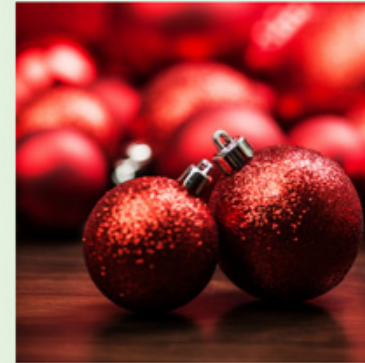

# Simple Colour Combinations

*Choose a simple combination of colours to best suit the tree you had in mind.*

BLACK

GOLD

SILVER

WHITE

RED

BLUE