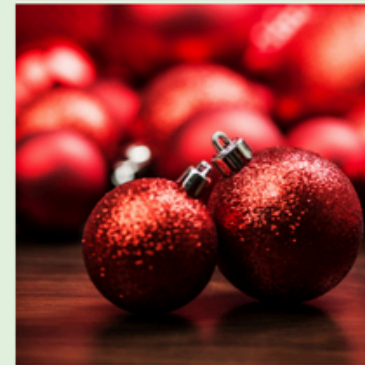

Simple Colour Combinations

Choose a simple combination of colours to best suit the tree you had in mind.

BLACK

GOLD

SILVER

WHITE

RED

BLUE