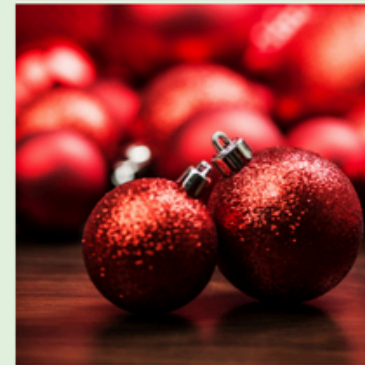

# Simple Colour Combinations

*Choose a simple combination of colours to best suit the tree you had in mind.*

BLACK

GOLD

SILVER

WHITE

RED

BLUE