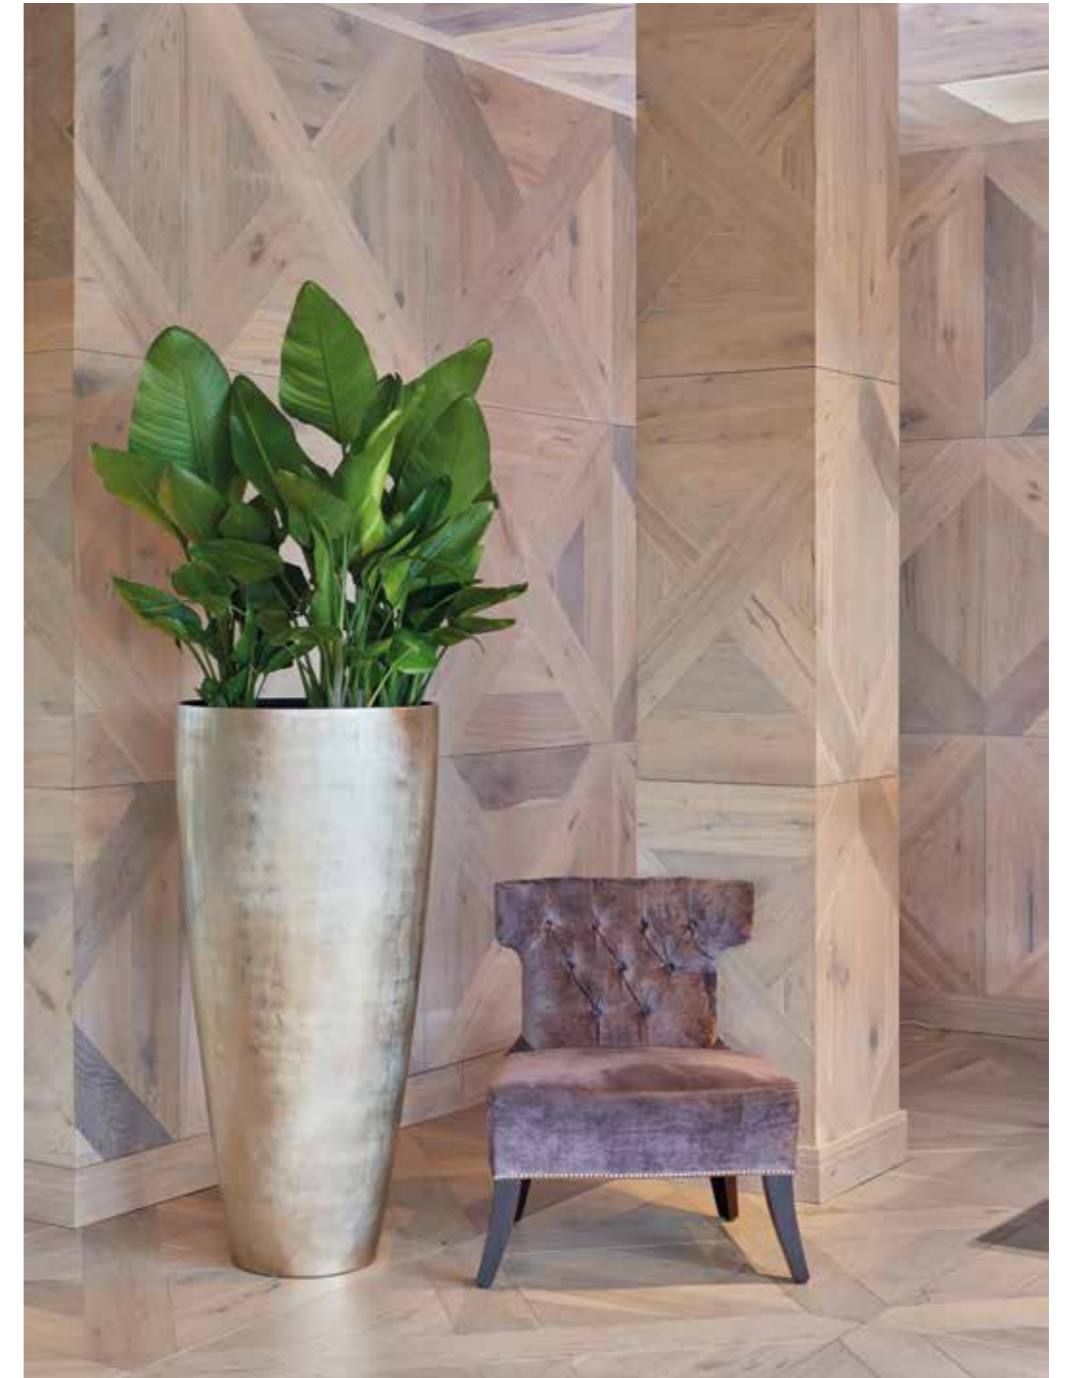

stripes

Wall Planter ø40x40 Ember | Wall Planter ø40x40 White Washed

Palawan Round Bowl 50x40 Brushed Stainless Steel

Vita Oval Small 75x26,5x26,5 Bronze

Vita Vase Large ø57x120 Light Gold

Roca Vase ø50x90 Antique Gold