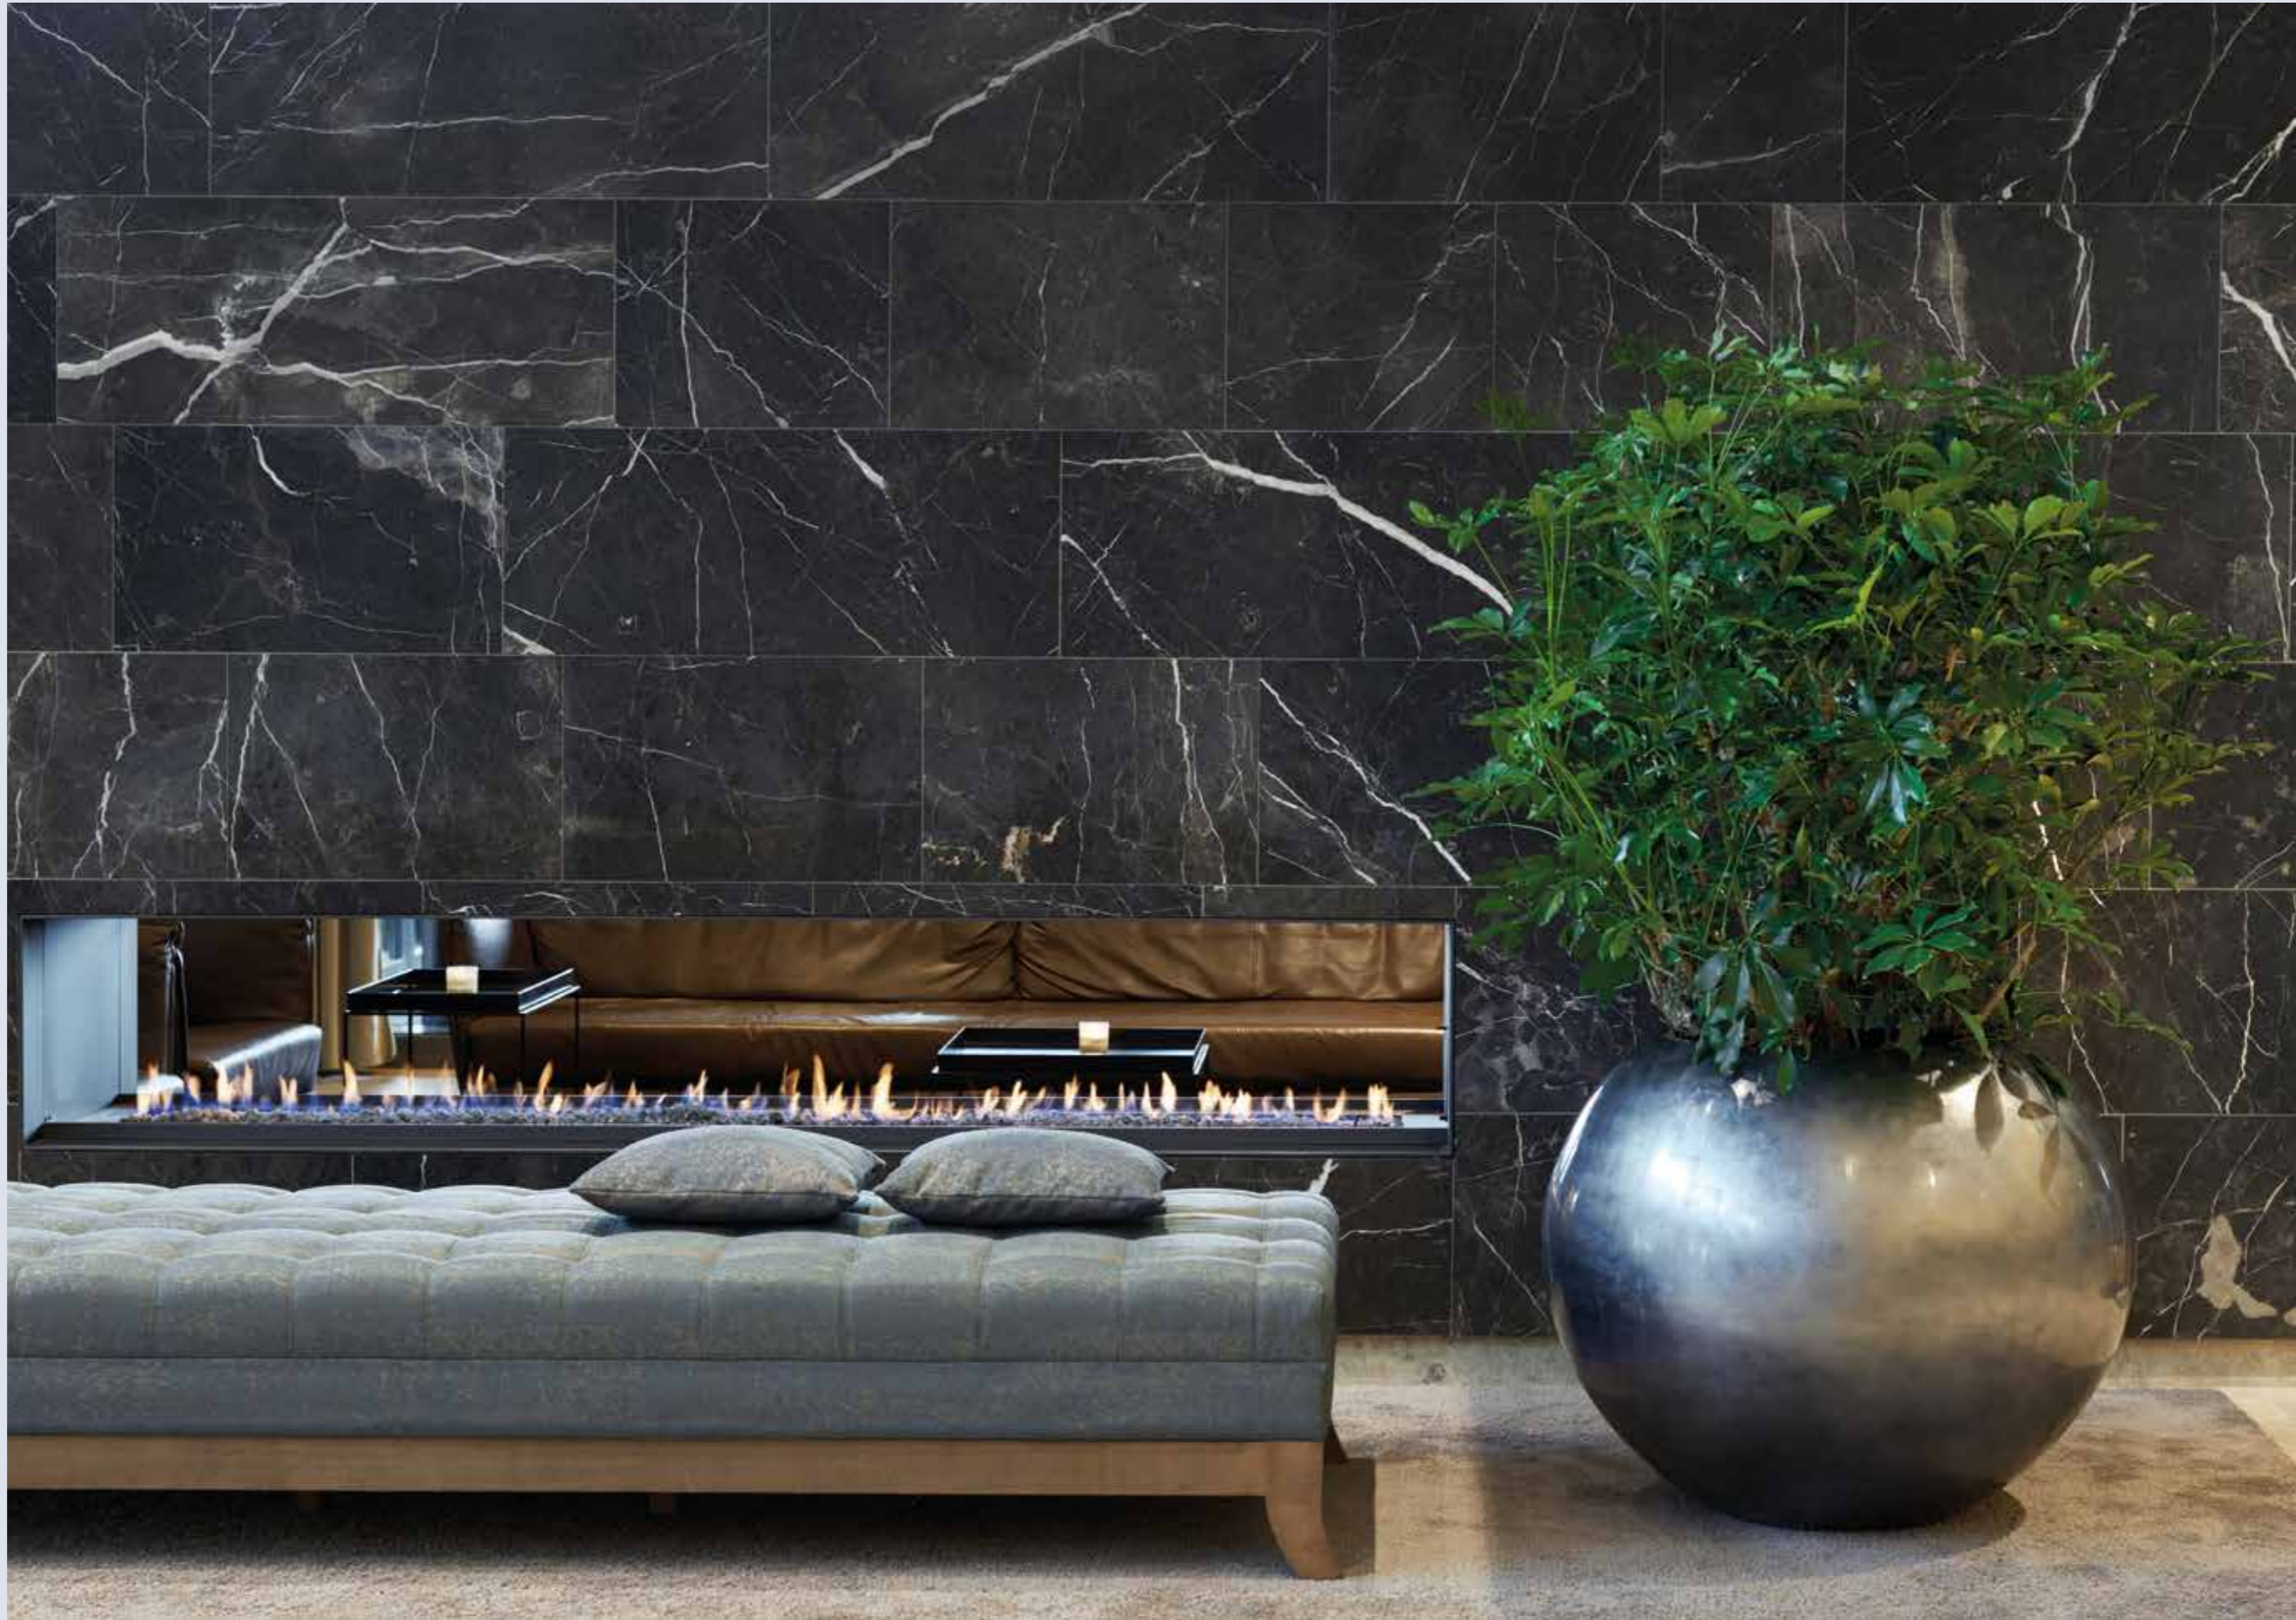

Bosco Pot Small ø45x50 Coconut

Vita Round Bowl Large ø92x74 Medium Silver