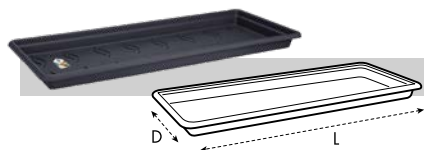

GREEN BASICS GARDEN XXL SAUCER

size = L x D, height = H

description		◀▶	🗑️	💧	📊	📦	📦	additional information
green basics garden xxl saucer 60cm		54.5 x 25.5	4.8	-	0.35	5	400	

🗑️	art. number	📦	ean code	🗑️	art. number	📦	ean code	🗑️	art. number	📦	ean code
360	91 205 755 360 00	5	8 711904 316549	433	91 205 755 433 00	5	8 711904 271954	752	91 205 755 752 00	5	8 711904 272012