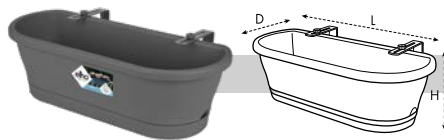

CORSICA EASY BALCONY

size = L x D, height = H

description							additional information
corsica easy balcony 60	57.5 x 24.0	19.0	15.0	1.28	5	120	supports max. 25kg

	art. number		ean code		art. number		ean code		art. number		ean code
150	73 616 059 150 01	5		425	73 616 059 425 01	5		623	73 616 059 623 01	5	
410	73 616 059 410 01	5