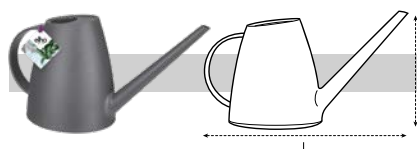

*watering cans
& sprayers*
COLLECTION

*brussels watering
can & sprayer*

brussels COLLECTION

Classic shapes in warm and harmonious colours are the focus of this watering can and sprayer. Both matches perfectly with the brussels flowerpots.