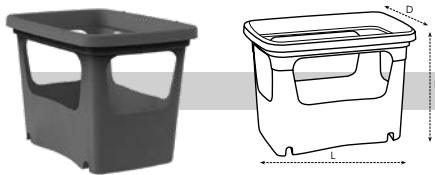

GREEN BASICS RAIN CATCHER

size = L x D, height = H

description							additional information	
green basics rain catcher 35ltr		38.0 x 33.5	73.5	35.0	2.12	1	15	

	art. number		ean code		art. number		ean code
431	27 466 035 431 00	1		433	27 466 035 433 00	1	

GREEN BASICS STACK & GROW

size = L x D, height = H

description							additional information	
green basics stack & grow large		50.9 x 35.1	35.7	15.0	1.08	5	160	

	art. number		ean code		art. number		ean code
360	66 935 050 360 00	5		433	66 935 050 433 00	5