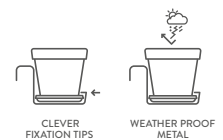

description							additional information
green basics balcony bracket metal	18.0 x 4.5	16.5	-	0.47	10	600	supports max. 20kg - max. width 12cm

	art. number		ean code
425	69 816 020 425 00	10	8 711904 249090