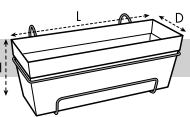

LOFT URBAN TROUGH ALL-IN-1

size = L x D, height = H