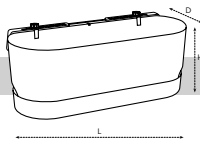

GREENVILLE EASY BALCONY

INTEGRATED SAUCER

SECURE AND STABLE

MAXIMUM RAILING WIDTH 6CM

STABILISER

MADE OUT OF RECYCLED PLASTICS

SAUCER SUPPORTS PLANT

description							additional information
greenville easy balcony 52cm	x	19.4	15.0	0.76	5	70	

	art. number		ean code		art. number		ean code		art. number		ean code
150	30 818 052 150 00	5	8 711904 496302	431	30 818 052 431 00	5	8 711904 496364	776	30 818 052 776 00	5	8 711904 500177
360	30 818 052 360 00	5	8 711904 496333	433	30 818 052 433 00	5	8 711904 496395