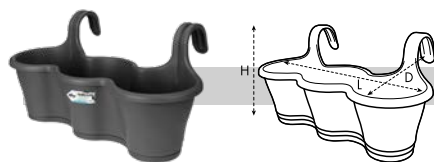

CORSICA EASY HANGER TRIO

size = L x D, height = H