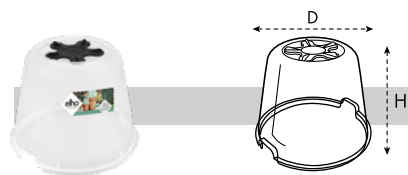

GREEN BASICS GROW HOUSE ROUND

size = L x D, height = H