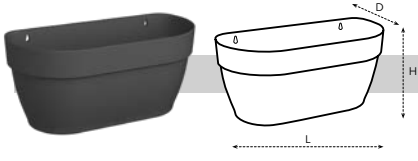

VIBIA CAMPANA WALL BASKET

size = L x D, height = H

description							additional information
vibia campana wall basket 35cm	35.0 x 16.2	14.8	5.4	0.29	10	420	

	art. number		ean code		art. number		ean code		art. number		ean code
	37 015 035 125 00	10			37 015 035 359 00	10			37 015 035 451 00	10	
	37 015 035 260 00	10			37 015 035 425 00	10			37 015 035 542 00	10	
	37 015 035 270 00	10