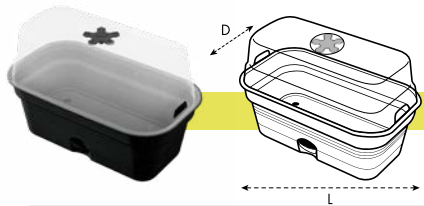

description							additional information
green basics growpot square all-in-1 25cm	24.5 x 24.5	35.6	7.1	0.51	5	300*	

	art. number		ean code		art. number		ean code
	66 620 025 360 00	5			66 620 025 433 00	5	

description							additional information
green basics growpot square all-in-1 30cm	29.6 x 29.6	43.0	14.6	0.82	5	160*	

	art. number		ean code		art. number		ean code
	66 625 030 360 00	5			66 625 030 433 00	5	

description							additional information
green basics growpot square all-in-1 35cm	34.6 x 34.6	50.3	20.5	1.19	3	108*	

	art. number		ean code		art. number		ean code
	66 629 035 360 00	3			66 629 035 433 00	3	

GREEN BASICS GROW TRAY ALL-IN-1

size = L x D, height = H

NEW