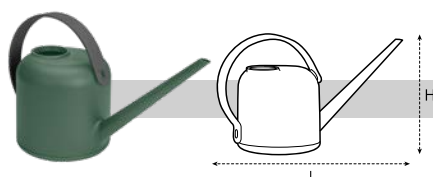

b.for soft COLLECTION

Soft and round shapes are the focus of this stylish watering can and sprayer. The unique design features two colours for a modern look. Both matches perfectly with the b.for soft flowerpots.

B.FOR SOFT WATERING CAN

size = L x D, height = H

Description				◀▶	⬇	Ltr	Kg	📦	📦	additional information
b.for soft watering can 1,7ltr				29.5 x 13.5	17.2	1.7	0.20	5	210	

📦	art. number	📦	ean code	📦	art. number	📦	ean code	📦	art. number	📦	ean code
150 762	42 201 700 150 01	5		360 425	42 201 700 360 00	5		425 150	42 201 700 425 01	5