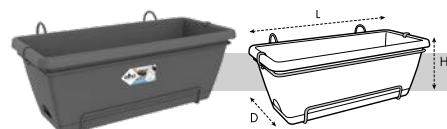

BARCELONA XL ALL-IN-1

size = L x D, height = H