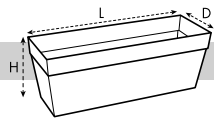

LOFT URBAN TROUGH

size = L x D, height = H