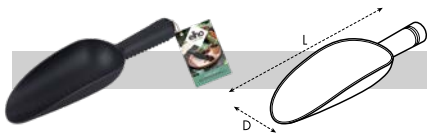

GREEN BASICS SCOOP

size = L x D, height = H

description							additional information
green basics scoop small	7.5 x 3.8	26.0	-	0.05	10	1500	

	art. number		ean code		art. number		ean code
360	68 300 100 360 00	10	8 711904 314415	433	68 300 100 433 00	10	8 711904 190255

description							additional information
green basics scoop medium	8.7 x 4.2	30.5	-	0.07	10	1200	

	art. number		ean code		art. number		ean code
360	68 300 200 360 00	10	8 711904 314439	433	68 300 200 433 00	10	8 711904 190286