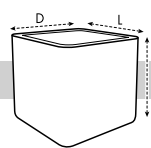

description							additional information
pure cone high 55	50.2	84.0	22.0	5.50	1	4	

	art. number		ean code		art. number		ean code		art. number		ean code
118	89 984 052 118 00	1	8 711904 274979	150	89 984 052 150 00	1	8 711904 250829	204	89 984 052 204 00	1	8 711904 253554

PURE SOFT BRICK WHEELS

size = L x D, height = H