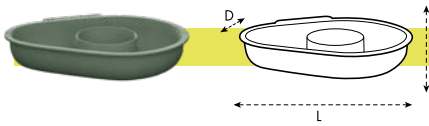

AMAZING AVOCADO FLOATER

size = L x D, height = H

description						additional information
amazing avocado floater	14.8 x 11.0	2.7	-	0.03	10	2300*

	art. number		ean code
360	72 503 015 360 00	10	8 711904 1516536