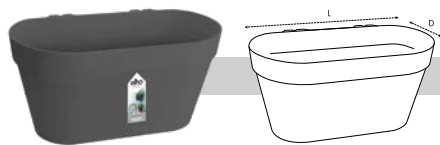

LOFT URBAN GREEN WALL POT DUO

size = L x D, height = H

NEW COLOUR

description							additional information
loft urban green wall duo 28cm	28.0 x 15.0	13.2	3.4	0.18	10	400	

	art. number		ean code		art. number		ean code		art. number		ean code
150	03 113 628 150 00	10		359	03 113 628 359 00	10		425	03 113 628 425 00	10