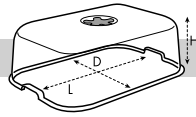

GREEN BASICS GROW HOUSE

size = L x D, height = H