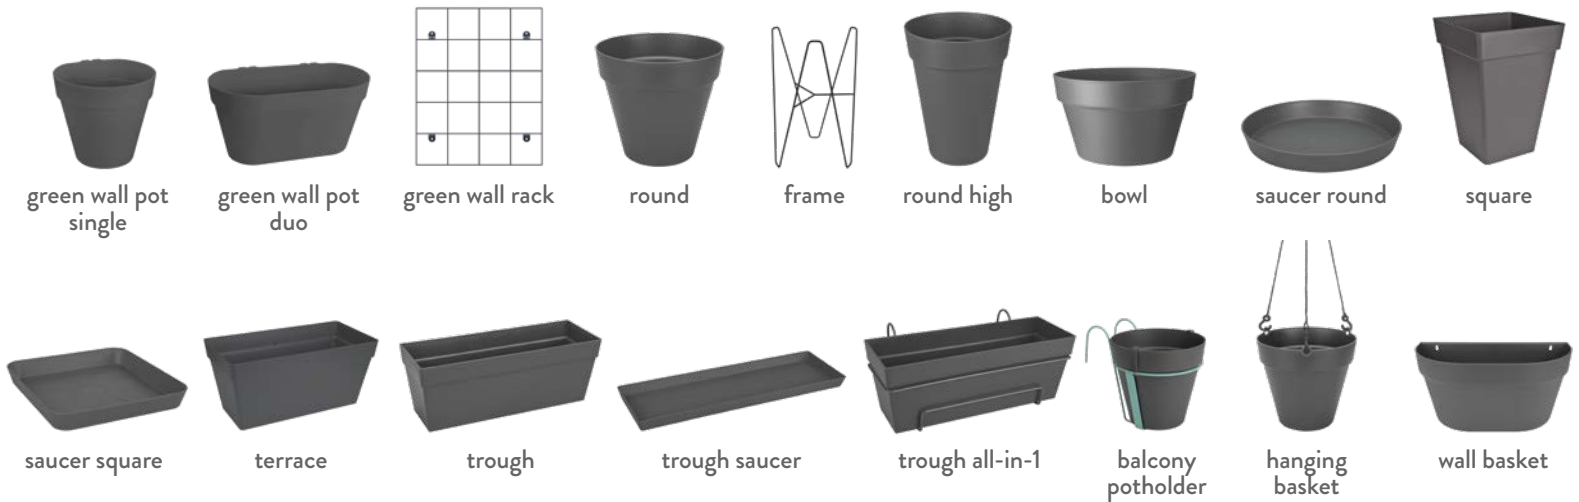

NICE THINGS TO KNOW ABOUT THE FAMILY

LOFT WATER SYSTEM

OVERFLOW PIPE

MADE OUT OF RECYCLED PLASTICS

LIGHT WEIGHT

LONG-LASTING COLOUR

FROST PROOF

green wall pot single