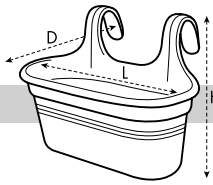

GREEN BASICS EASY HANGER LARGE

size = L x D, height = H