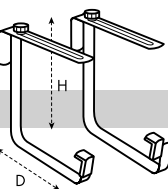

GREEN BASICS BALCONY BRACKET METAL

size = L x D, height = H
for matching products, see p. 324-325