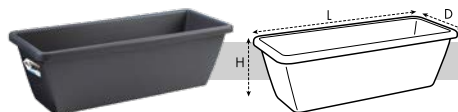

barcelona COLLECTION

BARCELONA TROUGH

size = L x D, height = H

MADE OUT OF RECYCLED PLASTICS

OVERFLOW PIPE

description							additional information
barcelona trough 40cm		16.0	8.0	0.32	5	540	mix with saucer

	art. number		ean code		art. number		ean code		art. number		ean code
150	78 419 140 150 00	5		410	78 419 140 410 00	5		425	78 419 140 425 00	5	
270	78 419 140 270 00	5									

description							additional information	
barcelona trough 50cm		49.8 x 19.0	16.0	10.0	0.41	10	560	mix with saucer

	art. number		ean code		art. number		ean code		art. number		ean code
150	78 419 150 150 00	10		360	78 419 150 360 00	10		425	78 419 150 425 00	10	
270	78 419 150 270 00	10		410	78 419 150 410 00	10		623	78 419 150 623 00	10	

description							additional information	
barcelona trough 70cm		69.8 x 19.0	16.0	14.0	0.59	10	420	mix with saucer

	art. number		ean code		art. number		ean code		art. number		ean code
150	78 419 170 150 00	10		410	78 419 170 410 00	10		425	78 419 170 425 00	10	
270	78 419 170 270 00	10									

description							additional information	
barcelona trough 90cm		89.8 x 19.0	16.0	18.0	0.72	5	240	mix with saucer

	art. number		ean code		art. number		ean code		art. number		ean code
150	78 419 190 150 00	5		410	78 419 190 410 00	5		425	78 419 190 425 00	5	
270	78 419 190 270 00	5