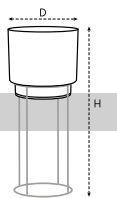

B.FOR STUDIO ROUND

size = L x D, height = H

INCLUDES FRAME

description							additional information
b.for studio round 22cm	22.0	37.9	6.5	1.29	1	105	height pot: 20.0cm, height rack: 21.9cm

	art. number		ean code		art. number		ean code		art. number		ean code
431	08 320 322 431 00	1		433	08 320 322 433 00	1		701	08 320 322 701 00	1	

B.FOR STUDIO ROUND

size = L x D, height = H

INCLUDES FRAME

description							additional information
b.for studio round 30cm	29.3	68.0	15.0	2.56	1	24	height pot: 27.3cm, height rack: 46.7cm

	art. number		ean code		art. number		ean code		art. number		ean code
431	08 427 829 431 00	1		433	08 427 829 433 00	1		701	08 427 829 701 00	1