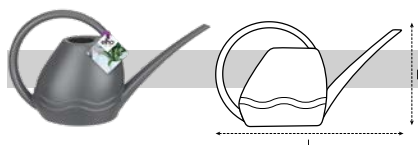

*aquarius watering
can & sprayer*

aquarius COLLECTION

This timeless watering can and sprayer with practical design are comfortable to use and easy to fill due to the ergonomic grip and wide opening.

AQUARIUS WATERING CAN