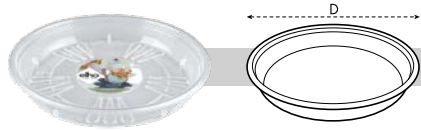

UNI-SAUCCER ROUND

size = L x D, height = H