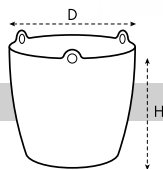

BRUSSELS HANGING BASKET

size = L x D, height = H

EASY INNER
POT FIT

Description							additional information
brussels hanging basket 18cm	18.3	18.0	2.9	0.26	8	640	match with self-watering insert Ø17

	art. number		ean code		art. number		ean code
150	81 618 018 150 00	8	8 711904 248833	425	81 618 018 425 00	8	8 711904 248864