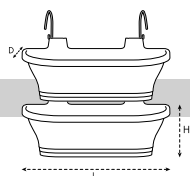

CORSICA VERTICAL FOREST SMALL

size = L x D, height = H

description							additional information
corsica vertical forest set/3	24.3 x 16.7	69.0	3 x 2L	0.60	6	264	measurements for complete set incl. hooks. Both balcony and wall hooks included

	art. number		ean code		art. number		ean code		art. number		ean code
150	04 721 124 150 00	6		425	04 721 124 425 00	6		623	04 721 124 623 00	6	

CORSICA VERTICAL FOREST LARGE

size = L x D, height = H

description							additional information
corsica vert forest large set/2	51.2 x 16.7	48.3	2 x 7L	0.80	4	108	measurements for complete set incl. hooks. Both balcony and wall hooks included

	art. number		ean code		art. number		ean code		art. number		ean code
150	16 117 051 150 00	4		425	16 117 051 425 00	4		623	16 117 051 623 00	4