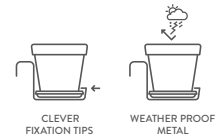

description							additional information
green basics wall bracket metal	15.6 x 1.6	17.0	-	0.22	10	2400	supports max. 20kg - max. width 12cm

	art. number		ean code
425	69 813 016 425 00	10	8 711904 249069