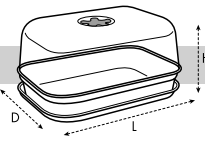

GREEN BASICS GROW KIT ALL-IN-1

size = L x D, height = H