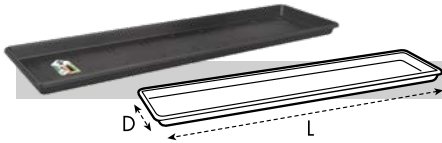

GREEN BASICS TROUGH SAUCER

size = L x D, height = H

description		◀▶	⬇	Ltr	Kg	📦	🚚	additional information
green basics trough saucer 40cm		37.5 x 15.0	2.5	-	0.08	10	2100	

📦	art. number	📦	ean code	📦	art. number	📦	ean code	📦	art. number	📦	ean code
360	35 102 837 360 00	10		433	35 102 837 433 00	10		752	35 102 837 752 00	10	

description		◀▶	⬇	Ltr	Kg	📦	🚚	additional information
green basics trough saucer 50cm		47.3 x 15.0	2.5	-	0.12	10	1560	

📦	art. number	📦	ean code	📦	art. number	📦	ean code	📦	art. number	📦	ean code
360	35 102 847 360 00	10		433	35 102 847 433 00	10		752	35 102 847 752 00	10	

description		◀▶	⬇	Ltr	Kg	📦	🚚	additional information
green basics trough saucer 60cm		56.8 x 15.0	2.5	-	0.14	10	1200	

📦	art. number	📦	ean code	📦	art. number	📦	ean code	📦	art. number	📦	ean code
360	35 102 857 360 00	10		433	35 102 857 433 00	10		752	35 102 857 752 00	10	

description		◀▶	⬇	Ltr	Kg	📦	🚚	additional information
green basics trough saucer 80cm		77.5 x 15.0	2.5	-	0.20	10	910	

📦	art. number	📦	ean code	📦	art. number	📦	ean code	📦	art. number	📦	ean code
360	35 102 877 360 00	10		433	35 102 877 433 00	10		752	35 102 877 752 00	10