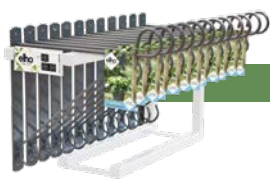

UNIVERSAL WALL HOOKS & BRACKETS SHELF PRESENTATION

- easy cross selling guaranteed - order products separately

1 SUPPORT STAND (EMPTY)

art. number	description	size lxd	h	m²		ean code
11 000 007 724 50	universal wall hooks & brackets shelf presentation	20 x 60	25	0.12	1	8 711904 158101

2 PRODUCTS (CONTENT FOR STAND)

art. number	product		qty.	ean code
11 000 010 916 11	wall hook elegance 30cm	425	12	8 711904 264512