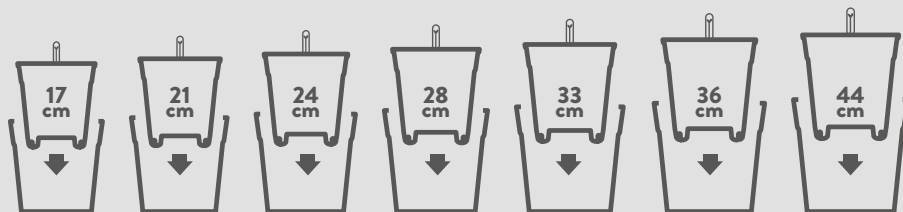

Ø18 - 20 cm Ø22 cm Ø25 - 27 cm Ø30 - 32 cm Ø35 cm Ø40 cm Ø47 cm

WATCH THE SELF WATERING INSERT PRODUCT VIDEO

colour

433

self-watering insert COLLECTION

SELF-WATERING INSERT

size = L x D, height = H
for matching products, see p. 326-327