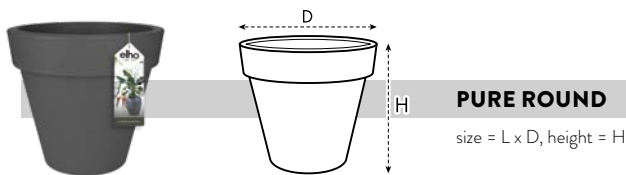

description							additional information
pure round 40	39.0	35.7	22.0	1.40	1	120	

	art. number		ean code		art. number		ean code		art. number		ean code
118	84 036 040 118 00	1		150	84 036 040 150 00	1		425	84 036 040 425 00	1	

description							additional information
pure round 50	49.0	44.4	44.0	2.33	1	45	

	art. number		ean code		art. number		ean code		art. number		ean code
118	84 045 050 118 00	1		150	84 045 050 150 00	1		425	84 045 050 425 00	1