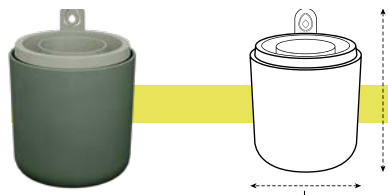

AMAZING AVOCADO POT

size = L x D, height = H