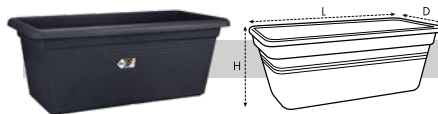

GREEN BASICS GARDEN XXL

size = L x D, height = H

description		◀▶	🗑️	💧	📊	📦	📦	additional information
green basics garden xxl 60cm		58.0 x 28.5	26.8	28.0	1.20	5	160	🗑️ includes stabiliser 1x

🗑️	art. number	📦	ean code	🗑️	art. number	📦	ean code	🗑️	art. number	📦	ean code
360	91 128 659 360 00	5	8 711904 316464	433	91 128 659 433 00	5	8 711904 271800	752	91 128 659 752 00	5	8 711904 271862

description		◀▶	🗑️	💧	📊	📦	📦	additional information
green basics garden xxl 80cm		77.0 x 39.0	34.5	62.0	2.15	3	108	🗑️ includes stabiliser 1x

🗑️	art. number	📦	ean code	🗑️	art. number	📦	ean code	🗑️	art. number	📦	ean code
360	91 134 678 360 00	3	8 711904 316501	433	91 134 678 433 00	3	8 711904 154998	752	91 134 678 752 00	3	8 711904 155056

description		◀▶	🗑️	💧	📊	📦	📦	additional information
green basics garden xxl 100cm		96.0 x 44.5	39.5	100.0	3.14	3	30	🗑️ includes stabiliser 1x

🗑️	art. number	📦	ean code	🗑️	art. number	📦	ean code
433	91 142 698 433 00	3	8 711904 155001	752	91 142 698 752 00	3	8 711904 155063