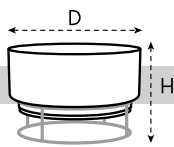

B.FOR STUDIO BOWL

size = L x D, height = H

INCLUDES FRAME

description							additional information
b.for studio bowl 30cm	29.3	18.8	8.0	1.54	1	90	height bowl: 13.6cm, height rack: 7.9cm

	art. number		ean code		art. number		ean code		art. number		ean code
431	08 513 929 431 00	1		433	08 513 929 433 00	1		701	08 513 929 701 00	1