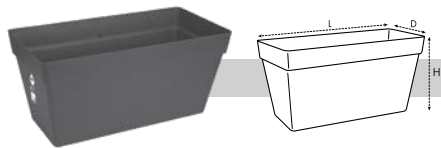

LOFT URBAN TERRACE

size = L x D, height = H