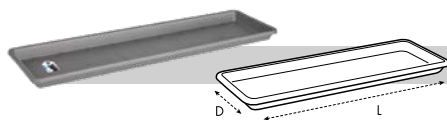

BARCELONA XL SAUCER

size = L x D, height = H