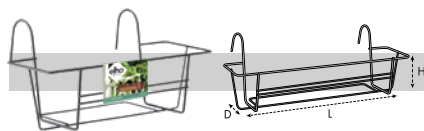

GREEN BASICS BALCONY RACKS METAL

size = L x D, height = H
for matching products, see p. 324-325

WEATHER PROOF
METAL

description							additional information
green basics balcony rack 40cm	39.0 x 25.5	19.3	-	0.51	12	216	supports max. 15kg

	art. number		ean code
425	12 701 301 425 00	12	8 711904 135980

description							additional information
green basics balcony rack 50cm	49.0 x 25.8	19.5	-	0.54	12	168	supports max. 15kg

	art. number		ean code
425	12 701 307 425 00	12	8 711904 271329

description							additional information
green basics balcony rack 60cm	58.8 x 26.3	19.5	-	0.62	12	168	supports max. 15kg

	art. number		ean code
425	12 701 302 425 00	12	8 711904 136017

description							additional information
green basics balcony rack 80cm	79.3 x 26.0	19.5	-	0.71	12	120	supports max. 15kg

	art. number		ean code
425	12 701 303 425 00	12	8 711904 136048