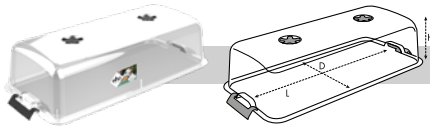

grow your own

GREEN BASICS GROW HOUSE XXL

size = L x D, height = H