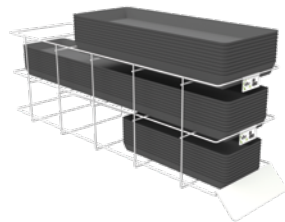

TROUGH SAUCERS IN-SHELF STAND

P 158