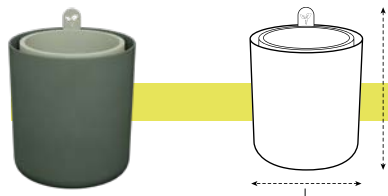

NICE THINGS TO KNOW ABOUT THE FAMILY

colours

360	755
367	754

NEW
PRODUCT
FAMILY

grow your own indoor COLLECTION

BOUNCY BASIL

size = L x D, height = H

description							additional information
bouncy basil	16.5	21.0	3.6	0.52	3	450*	