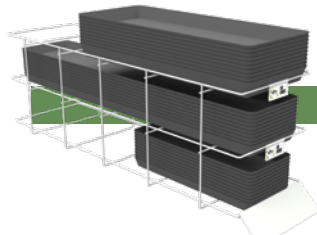

2 PRODUCTS (CONTENT FOR STAND)

art. number	product		qty.		qty.		qty.	ean code
78 000 021 901 10	barcelona trough 40	270	20	410	20	425	20	8 711904 509392
	barcelona trough 50	270	20	410	20	425	20	
	barcelona trough 70	270	10	410	10	425	10	
	barcelona trough 90	270	10	410	10	425	10	
	barcelona trough saucer 40	270	20	410	20	425	20	
	barcelona trough saucer 50	270	20	410	20	425	20	
	barcelona trough saucer 70	270	10	410	10	425	10	
	barcelona trough saucer 90	270	10	410	10	425	10	
	barcelona all-in-150cm	270	5	410	5	425	5