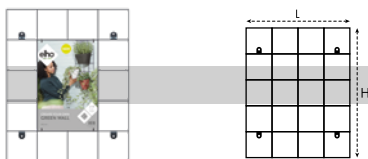

LOFT URBAN GREEN WALL RACK

size = L x D, height = H

description							additional information
loft urban green wall rack	47.3	59.0	-	0.86	12	384	steel diameter: 4,5mm

	art. number		ean code
433	03 113 699 433 00	12