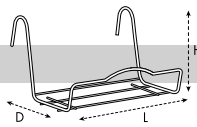

BALCONY SUPPORT

size = L x D, height = H
for matching products, see p. 324-325