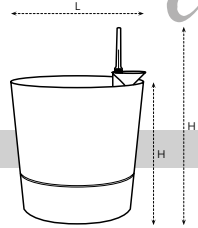

greensense aqua care COLLECTION

GREENSENSE AQUA CARE ROUND

NEW
COLOUR

MADE OUT OF RECYCLED PLASTICS

WATER LEVEL INDICATOR

CAREFREE WATERING SYSTEM

EASY TO MOVE

REMOVABLE PLUG

OVERFLOW PIPE

description							additional information
greensense aqua care round 30cm	29.5	29.1 / 41.3*	13.0	0.73	4	128	waterreservoir capacity of 2.8 liter, *measurements including watermeter

	art. number		ean code		art. number		ean code		art. number		ean code
311	31 029 030 311 00	4		440	31 029 030 440 00	4		768	31 029 030 768 00	4	

description							additional information
greensense aqua care round 35cm	34.5	34.1 / 46.0*	21.0	1.09	4	112	waterreservoir capacity of 4.7 liter, *measurements including watermeter

	art. number		ean code		art. number		ean code		art. number		ean code
311	31 033 035 311 00	4		440	31 033 035 440 00	4		768	31 033 035 768 00	4	

description							additional information
greensense aqua care round 43cm	43.0	42.5 / 54.4*	39.0	1.86	3	48	waterreservoir capacity of 9.5 liter, *measurements including watermeter

	art. number		ean code		art. number		ean code		art. number		ean code
311	31 041 043 311 00	3		440	31 041 043 440 00	3		768	31 041 043 768 00	3