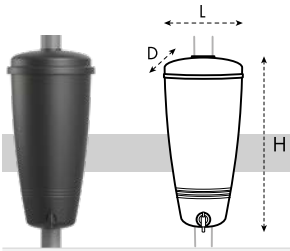

GREEN BASICS RAIN CATCHER

size = L x D, height = H

description							additional information	
green basics rain catcher 35ltr		38.0 x 33.5	73.5	35.0	2.12	1	15	

	art. number		ean code		art. number		ean code
431	27 466 035 431 00	1		433	27 466 035 433 00	1	

GREEN BASICS STACK & GROW

size = L x D, height = H

description							additional information	
green basics stack & grow large		50.9 x 35.1	35.7	15.0	1.08	5	160	

	art. number		ean code		art. number		ean code
360	66 935 050 360 00	5		433	66 935 050 433 00	5	

GREEN BASICS VEGGIE WALL

size = L x D, height = H

description							additional information	
green basics veggie wall 80cm		78.0 x 32.7	25.1	37.5	2.14	1	45	includes 1x stabiliser, total height of assembled product = 130cm, includes all accessories

	art. number		ean code
433	05 925 078 433 00	1