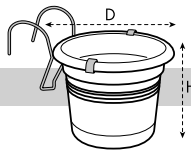

425

433

752

green basics balcony COLLECTION

GREEN BASICS BALCONY POTHOLDER ALL-IN-1

size = L x D, height = H

description							additional information
green basics balcony potholder all-in-1	26.0 x 19.5	18.5	2.4	0.25	12	432	max. 5kg