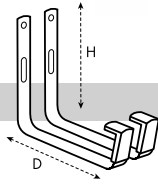

BARCELONA WALL BRACKET

size = L x D, height = H
for matching products, see p. 324-325