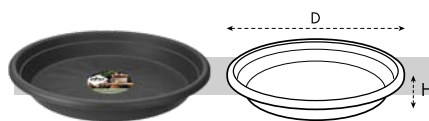

uni-saucer round

AVAILABLE IN SIZES

13, 15, 17, 19, 21, 25,
27, 30, 35, 40, 48cm

colours

100

270

425

universal saucers COLLECTION