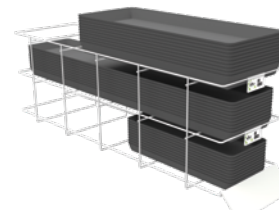

TROUGH SAUCERS IN-SHELF STAND

P 114