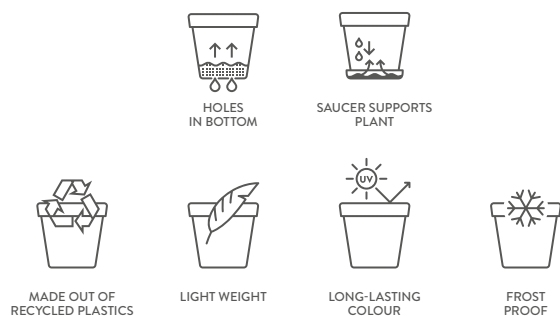

VIBIA STRAIGHT

The vibia straight is a proven design for every modern terrace. This outdoor pot is made with a rough, high-quality texture and comes in various natural tones that match the green vibes of your favourite garden plants.

NICE THINGS TO KNOW ABOUT THE FAMILY