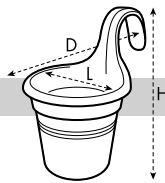

size = L x D, height = H

description							additional information
green basics flower bridge 55cm	54.5 x 28.5	22.8	15.6	0.70	5	200	

	art. number		ean code		art. number		ean code		art. number		ean code
	68 023 555 360 00	5			68 023 555 433 00	5			68 023 555 752 00	5	