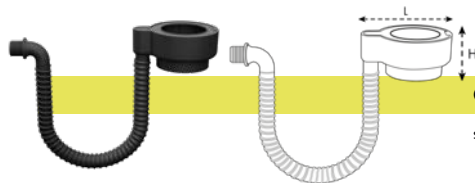

GREEN BASICS RAINBARREL DIVERTER

size = L x D, height = H

NEW

HOSE & CONNECTOR INCLUDED

FITS DRAINPIPE Ø70-80-100MM + SQUARE

EASY TO INSTALL

description							additional information
green basics rainbarrel diverter	16.0 x 12.0	6.9	-	0.13	5	335	

	art. number		ean code
433	86 107 021 433 00	5	8 711904 522836