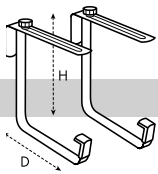

BARCELONA BALCONY BRACKET

size = L x D, height = H
for matching products, see p. 324-325