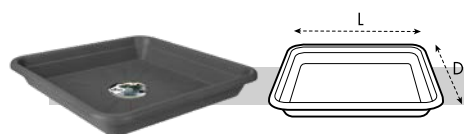

UNIVERSAL SAUCER SQUARE

size = L x D, height = H

description							additional information
universal saucer square 20cm	20.0 x 20.0	3.0	-	0.07	10	2590	

	art. number		ean code
425	59 803 020 425 00	10	8 711904 313654

description							additional information
universal saucer square 25cm	25.0 x 25.0	3.8	-	0.12	10	1740	

	art. number		ean code
425	59 804 025 425 00	10	8 711904 313715