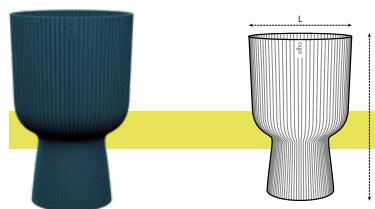

description							additional information
vibes fold round 25cm	25.0	23.0	9.2	0.62	4	96	match with self-watering insert Ø24

	art. number		ean code		art. number		ean code		art. number		ean code
181	28 422 025 181 00	4		294	28 422 025 294 00	4		451	28 422 025 451 00	4	

description							additional information
vibes fold round 30cm	29.5	27.2	15.0	0.89	1	36	match with self-watering insert Ø28

	art. number		ean code		art. number		ean code		art. number		ean code
181	28 527 030 181 00	1		294	28 527 030 294 00	1		451	28 527 030 451 00	1	

description							additional information
vibes fold round wheels 35cm	34.9	32.4	26.0	1.34	1	24	match with self-watering insert Ø33

	art. number		ean code		art. number		ean code		art. number		ean code
181	28 932 035 181 00	1		294	28 932 035 294 00	1		451	28 932 035 451 00	1