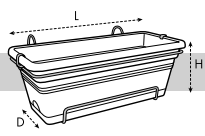

GREEN BASICS TROUGH XL ALL-IN-1

size = L x D, height = H