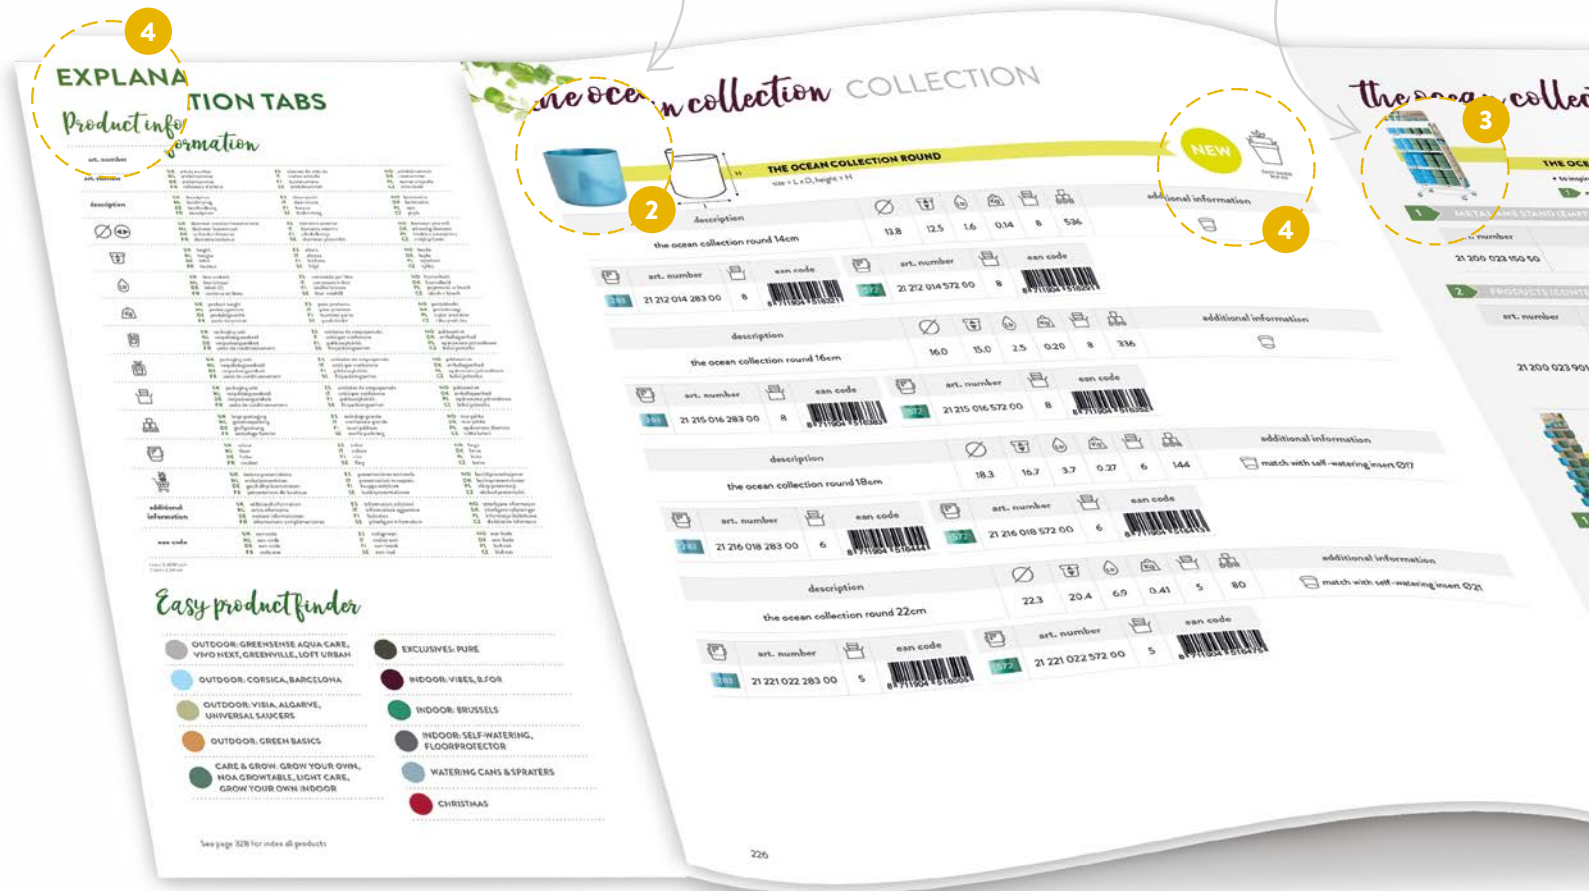

how to read

choose the collection and use the scan slider to select the right product

complete with marketing support items

UK

1. select your chapter
2. select your collection
3. select your marketing support
4. all you want to know about your products
5. best place instore

NL

1. selecteer uw hoofdstuk
2. selecteer uw collectie
3. selecteer uw marketingondersteuning
4. alles wat u wilt weten over uw producten
5. beste plek in de winkel

DE

1. Wählen Sie Ihren Abschnitt
2. Wählen Sie Ihre Kollektion
3. Wählen Sie Ihren Marketing-Support
4. Was Sie über Ihre Produkte wissen möchten
5. Verkaufsstärkster Platz im Geschäft