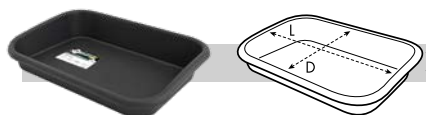

GREEN BASICS GARDEN TRAY

size = L x D, height = H

DIFFERENT WAYS TO USE

description							additional information
green basics garden tray	58.5 x 42.0	11.0	9.5	0.86	5	110	

	art. number		ean code
360	68 711 059 360 00	5	8 711904 314590

	art. number		ean code
433	68 711 059 433 00	5	8 711904 194369