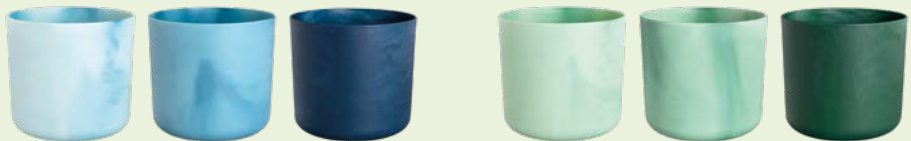

NICE THINGS TO KNOW ABOUT THE FAMILY

EASY INNER POT FIT

MADE OUT OF RECYCLED PLASTICS

LIGHT WEIGHT

LONG-LASTING COLOUR

INNOVATION

Ever changing colour tones, so every product is unique!

WATCH THE OCEAN COLLECTION PRODUCT VIDEO