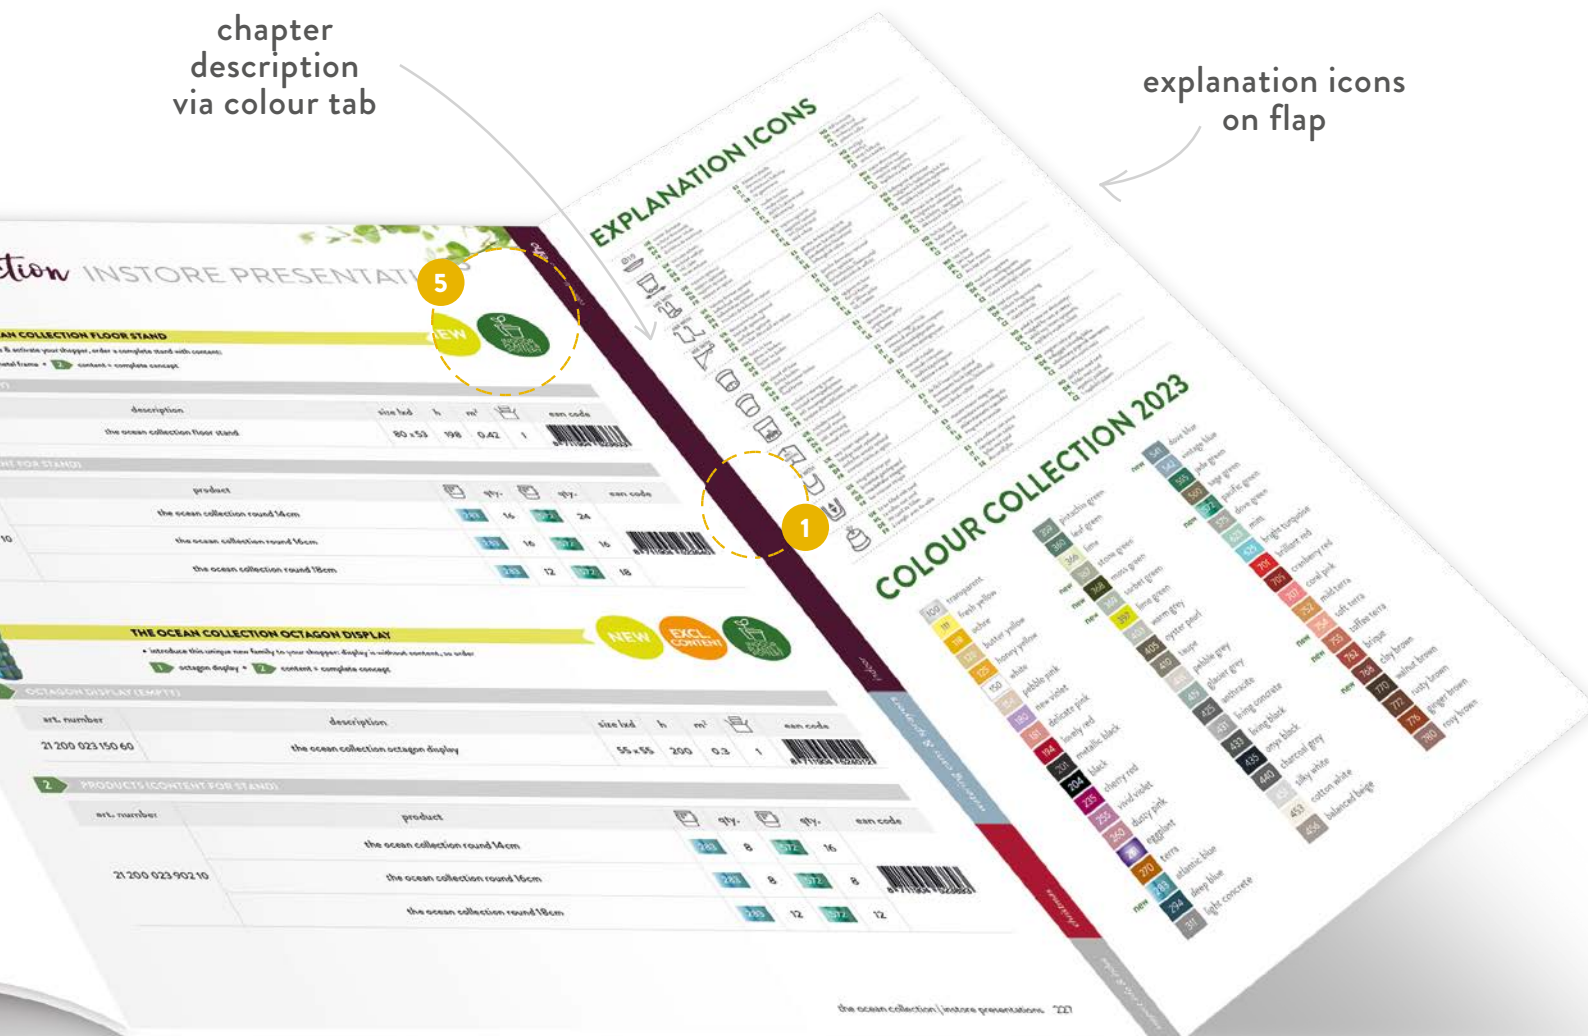

The pages

FR

1. sélectionnez votre chapitre
2. sélectionnez votre collectio
3. sélectionnez votre soutien marketing
4. tout ce que vous souhaitez savoir sur vos produits
5. meilleur emplacement en boutique

SE

1. välj din adapter
2. välj din kollektion
3. välj ditt marknadsstöd
4. allt du vill veta om våra produkter
5. bästa platsen i butiken

IT

1. seleziona il capitolo
2. seleziona la collezione
3. seleziona il supporto marketing
4. tutto ciò che desideri sapere sui prodotti
5. zona migliore del negozio

ES

1. elige tu apartado
2. elige tu colección
3. elige tu asistencia de marketing
4. todo lo que quieras saber sobre tus productos
5. mejor sitio en la tienda