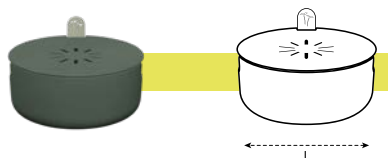

MAGIC MICROGREENS

size = L x D, height = H