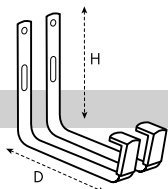

GREEN BASICS WALL BRACKET METAL

size = L x D, height = H
for matching products, see p. 324-325