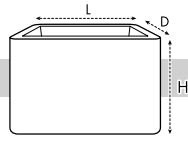

PURE SOFT BRICK DIVIDER

size = L x D, height = H