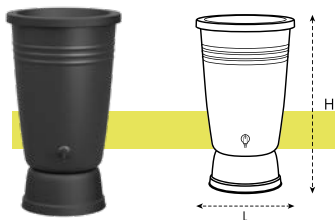

WATCH THE STACK & GROW PRODUCT VIDEO

INNOVATION

rainbarrel plus & diverter
growpot square all-in-1
grow tray all-in-1

grow your own COLLECTION

GREEN BASICS RAINBARREL PLUS

size = L x D, height = H

NEW

110 LITERS