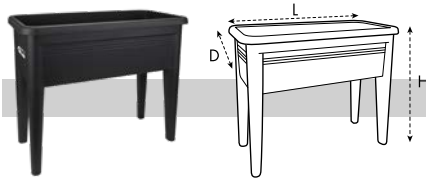

GREEN BASICS GROW TABLE XXL

size = L x D, height = H