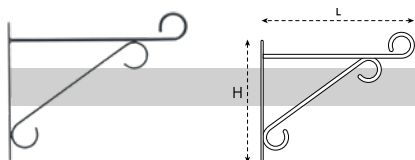

WALL HOOK ELEGANCE

size = L x D, height = H

description							additional information
wall hook elegance 30cm	30.0 x 3.0	26.0	-	0.31	12	576	supports max. 16kg

	art. number		ean code
425	11 801 016 425 00	12