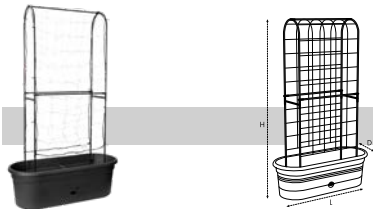

GREEN BASICS VEGGIE WALL

size = L x D, height = H

description							additional information	
green basics veggie wall 80cm		78.0 x 32.7	25.1	37.5	2.14	1	45	includes 1x stabiliser, total height of assembled product = 130cm, includes all accessories