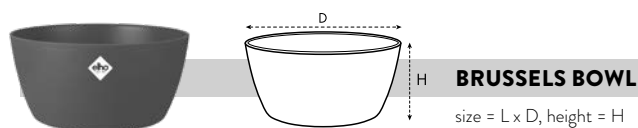

Description							additional information
brussels round wheels 40cm	39.0	36.5	32.2	1.80	1	66	match with self-watering insert Ø36

	art. number		ean code		art. number		ean code
150	56 436 239 150 00	1	8 711904 072810	425	56 436 239 425 00	1	8 711904 072858

Description							additional information
brussels round wheels 47cm	46.5	43.5	50.0	2.70	1	30	match with self-watering insert Ø44

	art. number		ean code		art. number		ean code
150	56 443 247 150 00	1	8 711904 142322	425	56 443 247 425 00	1	8 711904 082260

Description							additional information
brussels bowl 23cm	22.9	10.8	3.5	0.23	6	378	

	art. number		ean code		art. number		ean code
150	57 611 423 150 00	6	8 711904 313531	425	57 611 423 425 00	6	8 711904 313555