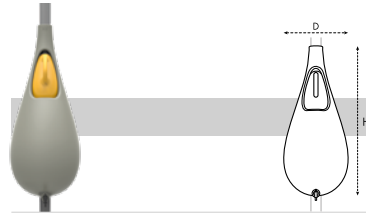

PURE RAINDROP

size = L x D, height = H