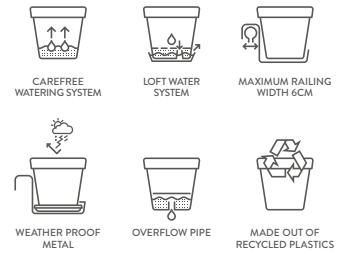

description							additional information
loft urban balcony potholder	28.0 x 19.3	20.0	3.0	0.43	8	288	

	art. number		ean code		art. number		ean code
150 623	91 720 027 150 00	8	8 711904 273330	425 623	91 720 027 425 00	8	8 711904 273453